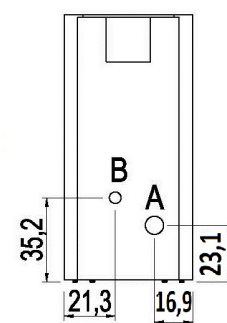

Nominal power	kW	11,8
Reduced power	kW	3,2
Introduced thermal power (max)	kW	12,85
Nominal water useful power	kW	10,2
Reduced water useful power	kW	2,2
Nominal efficiency	%	91,8
Reduced efficiency	%	92,4
Heating volume (min-max)	m³	77 - 283
Nominal CO at 13% O₂	%	0,003
Reduced CO at 13% O₂	%	0,038
Emissions CO (13% O₂) (min-max)	mg/Nm³	475 - 35
Emissions OGC (13% O₂) (min-max)	mg/Nm³	12 - 2,0
Emissions NOX (13% O₂) (min-max)	mg/Nm³	75 - 109
Dust content at 13% O₂ (min-max)	mg/Nm³	23
Boiler capacity (H₂O)	l	14
Hopper capacity	kg	22
Combustible		Pellet ø6
Hourly consumption (min-max)	kg/h	0,7 - 2,6
Autonomy (min-max)	h	8,5 - 31,4
Ignition electrical absorption (max)	W	370
Operating electrical absorption (max)	W	75
Supply and frequency	V - Hz	230 - 50
Chimney flue depression	Pa	12
Exhaust diameter	mm	80
Combustion air inlet diameter	mm	50
Mass of smoke (min-max)	g/sec	5,3 - 9,4
Exhaust fumes temperature (max)	°C	114
Net weight	kg	132
Gross weight	kg	146
Exhaust fumes	see	A
Hole combustion air inlet	see	B
Ducting outlet	see	-
Ducting capability up to	m	-