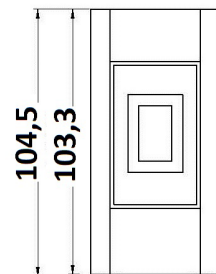

Nominal power	kW	11,8
Reduced power	kW	3,2
Introduced thermal power (max)	kW	12,85
Nominal water useful power	kW	10,2
Reduced water useful power	kW	2,2
Nominal efficiency	%	91,8
Reduced efficiency	%	92,4
Heating volume (min-max)	m³	77 - 283
Nominal CO at 13% O₂	%	0,003
Reduced CO at 13% O₂	%	0,038
Emissions CO (13% O₂) (min-max)	mg/Nm³	475 - 35
Emissions OGC (13% O₂) (min-max)	mg/Nm³	12 - 2,0
Emissions NOX (13% O₂) (min-max)	mg/Nm³	75 - 109
Dust content at 13% O₂ (min-max)	mg/Nm³	23
Boiler capacity (H₂O)	l	14
Hopper capacity	kg	22
Combustible		Pellet ø6
Hourly consumption (min-max)	kg/h	0,7 - 2,6
Autonomy (min-max)	h	8,5 - 31,4
Ignition electrical absorption (max)	W	370
Operating electrical absorption (max)	W	75
Supply and frequency	V - Hz	230 - 50
Chimney flue depression	Pa	12
Exhaust diameter	mm	80
Combustion air inlet diameter	mm	50
Mass of smoke (min-max)	g/sec	5,3 - 9,4
Exhaust fumes temperature (max)	°C	114
Net weight	kg	132
Gross weight	kg	146
Exhaust fumes	see	A
Hole combustion air inlet	see	B
Ducting outlet	see	-
Ducting capability up to	m	-