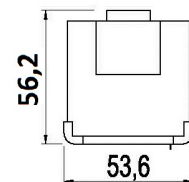

Nominal power	kW	11,8
Reduced power	kW	3,2
Introduced thermal power (max)	kW	12,85
Nominal water useful power	kW	10,2
Reduced water useful power	kW	2,2
Nominal efficiency	%	91,8
Reduced efficiency	%	92,4
Heating volume (min-max)	m³	77 - 283
Nominal CO at 13% O₂	%	0,003
Reduced CO at 13% O₂	%	0,038
Emissions CO (13% O₂) (min-max)	mg/Nm³	475 - 35
Emissions OGC (13% O₂) (min-max)	mg/Nm³	12 - 2,0
Emissions NOX (13% O₂) (min-max)	mg/Nm³	75 - 109
Dust content at 13% O₂ (min-max)	mg/Nm³	23
Boiler capacity (H₂O)	l	14
Hopper capacity	kg	22
Combustible		Pellet ø6
Hourly consumption (min-max)	kg/h	0,7 - 2,6
Autonomy (min-max)	h	8,5 - 31,4
Ignition electrical absorption (max)	W	370
Operating electrical absorption (max)	W	75
Supply and frequency	V - Hz	230 - 50
Chimney flue depression	Pa	12
Exhaust diameter	mm	80
Combustion air inlet diameter	mm	50
Mass of smoke (min-max)	g/sec	5,3 - 9,4
Exhaust fumes temperature (max)	°C	114
Net weight	kg	132
Gross weight	kg	146
Exhaust fumes	see	A
Hole combustion air inlet	see	B
Ducting outlet	see	-
Ducting capability up to	m	-