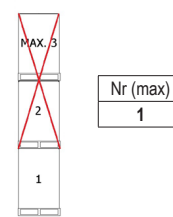

IDRO PRINCE³ 12

PELLET IDRO - Water-heating pellet stoves

Nominal power	kW	11,8
Reduced power	kW	3,2
Introduced thermal power (max)	kW	12,85
Nominal water useful power	kW	10,2
Reduced water useful power	kW	2,2
Nominal efficiency	%	91,8
Reduced efficiency	%	92,4
Heating volume (min-max)	m³	77 - 283
Nominal CO at 13% O₂	%	0,003
Reduced CO at 13% O₂	%	0,038
Emissions CO (13% O₂) (min-max)	mg/Nm³	475 - 35
Emissions OGC (13% O₂) (min-max)	mg/Nm³	12 - 2,0
Emissions NOX (13% O₂) (min-max)	mg/Nm³	75 - 109
Dust content at 13% O₂ (min-max)	mg/Nm³	23
Boiler capacity (H₂O)	l	14
Hopper capacity	kg	22
Combustible		Pellet ø6
Hourly consumption (min-max)	kg/h	0,7 - 2,6
Autonomy (min-max)	h	8,5 - 31,4
Ignition electrical absorption (max)	W	370
Operating electrical absorption (max)	W	75
Supply and frequency	V - Hz	230 - 50
Chimney flue depression	Pa	12
Exhaust diameter	mm	80
Combustion air inlet diameter	mm	50
Mass of smoke (min-max)	g/sec	5,3 - 9,4
Exhaust fumes temperature (max)	°C	114
Net weight	kg	132
Gross weight	kg	146
Exhaust fumes	see	A
Hole combustion air inlet	see	B
Ducting outlet	see	-
Ducting capability up to	m	-

MATCH

7017061	NEUTRAL STRUCTURE	EAN 8033123618984
6917029	Anthracite steel	EAN 8033123619066
6917025	White steel	EAN 8033123619028
6917026	Light bronze steel	EAN 8033123619035
6917028	Red steel	EAN 8033123619059
6919015	Titanium steel	EAN 8053859011293

PLUS

Cast iron burning pot

Sealed chamber

Connection to the heating system

Connection to the external thermostat

Back exhaust

Hydraulic kit included

Daily weekly programming

Water temperature sensor

Air temperature sensor

Integrated Wi-Fi

STOVE PACKING

L (cm)	H (cm)	P (cm)
80	131,8	70

VOLUME (m³)	0,74

LINING PACKING

	L (cm)	H (cm)	P (cm)
steel	50,1	9	99

STOCKING

TRANSPORT

57 pcs